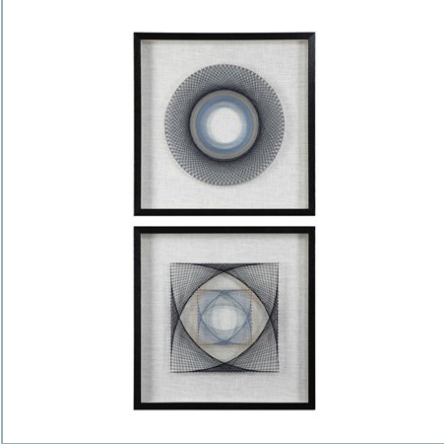

UTTERMOST

FLORAL DREAMS SHADOW BOX

ITEM #04241

This statement making shadow box features 3-dimensional layered string art, hand threaded around individually hammered pin nails in shades of slate gray, tan and blush, over a neutral linen backing with a silver leaf frame.

Designer:

Dimensions:

39 W X 39 H X 2 D (in)

Weight:

42

Ship Via:

Motor Freight

UPC Number:

792977042410

Complementary Items

STRING DUET WALL DECOR S12

04111 | 24 W X 24 H X 3 D (IN)