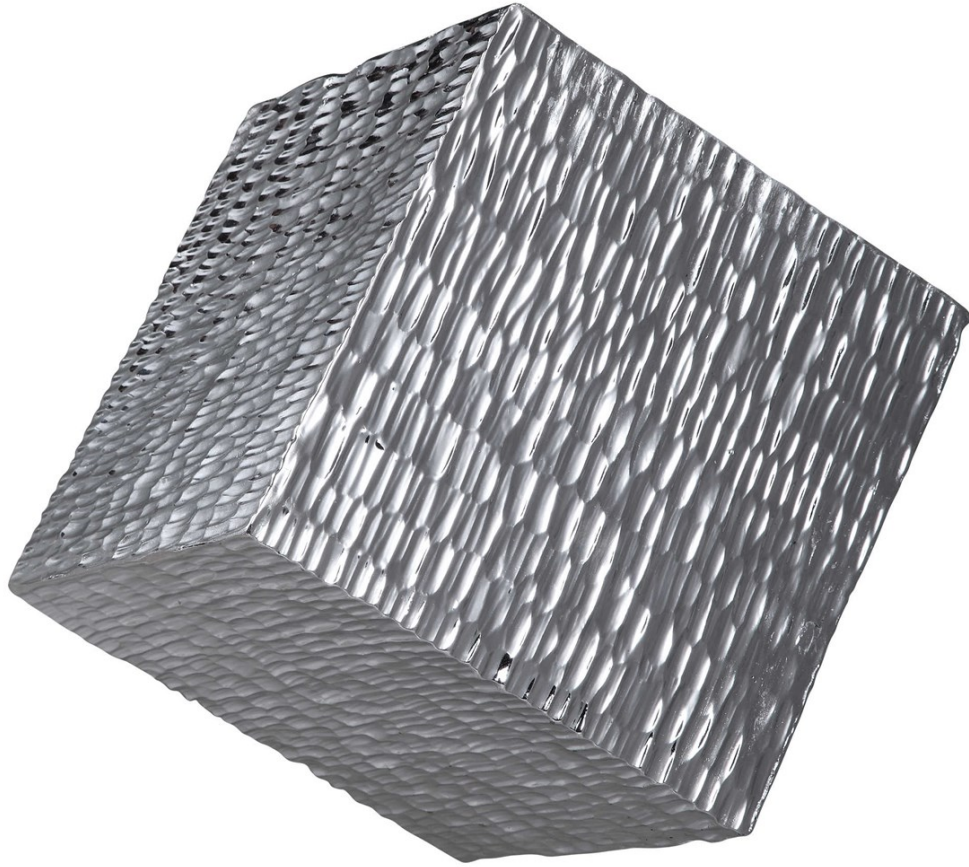

UTTERMOST

JESSAMINE WALL CUBE

ITEM #04237

Featuring a chiseled texture finished in metallic silver, this striking wall decor offers creative display options with its 3-dimensional offset positioning.

Designer:

Dimensions:

8 W X 8 H X 8 D (in)

Weight:

5

Ship Via:

Small Parcel

UPC Number:

792977042373