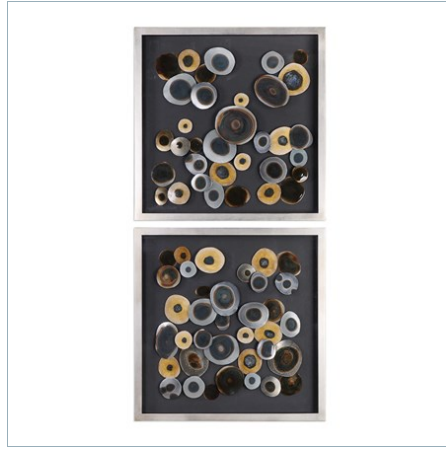

UTTERMOST

OMALA SHADOW BOX

ITEM #04227

Abstract wall art features overlapping, blow torched textured iron discs in tones of silver, charcoal, rust, blue, and green. The art is under glass and is encased by a lightly antiqued silver leaf shadow box. May be hung horizontal or vertical.

Designer:

Dimensions:

35 W X 41 H X 2 D (in)

Weight:

42

Ship Via:

Motor Freight

UPC Number:

792977769102

Complementary Items

KELLA SHADOW BOX

04205 | 59 W X 29 H X 2 D (IN)

DISCS SQUARE SHADOW BOXES, S12

04094 | 32 W X 32 H X 2 D (IN)

DISCS SHADOW BOX

04058 | 62 W X 24 H X 2 D (IN)