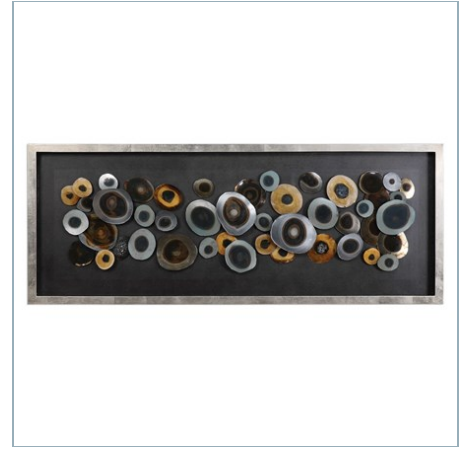

UTTERMOST

OMALA SHADOW BOX

ITEM #04227

Abstract wall art features overlapping, blow torched textured iron discs in tones of silver, charcoal, rust, blue, and green. The art is under glass and is encased by a lightly antiqued silver leaf shadow box. May be hung horizontal or vertical.

792977769102

Complementary Items

KELLA SHADOW BOX

04205 | 59 W X 29 H X 2 D (IN)

DISCS SQUARE SHADOW BOXES, S12

04094 | 32 W X 32 H X 2 D (IN)

DISCS SHADOW BOX

04058 | 62 W X 24 H X 2 D (IN)