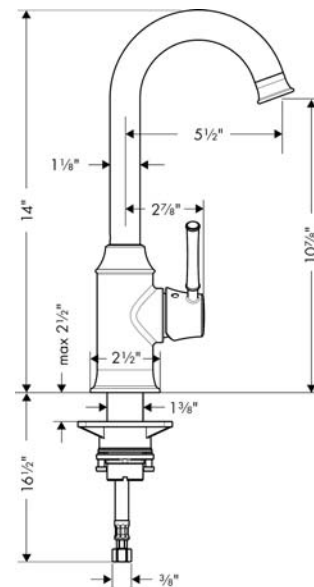

Talis C
Bar Faucet, 1.5 GPM
 Finishes : **rubbed bronze** Part no. : **04217920**

Description

Features

- consists of: Single lever kitchen mixer
- Swivel range 150°
- Aerated spray
- Number of sprays: 1 spray mode
- Single-hole installation
- Flow: 1.5 GPM (5.7 L/Min)
- Ceramic cartridge
- 3/8" hoses

Item details

Technology

Compliance

Product image

Scale drawing

Talis C

Bar Faucet, 1.5 GPM

Finishes : rubbed bronze

Part no. : 04217920

Exploded drawing

Year of production: >10/18

Talis C

Bar Faucet, 1.5 GPM

Finishes : **rubbed bronze** Part no. : **04217920**

Spare parts list

Year of production: >10/18

Pos.	Description	Part no.	Price	PU
1	handle	95900920	-	1
2	screw cover	96338000	-	1
3	flange	97406920	-	1
4	nut	96461000	-	1
5	cartridge, assy	92730000	-	1
6	locking screw for handle	96059000	-	1
7	seal	95008000	-	1
8	sealing set	92646000	-	1
9	screw	97662000	-	1
10	axialring	97558000	-	1
11	fixing set (Ø 34)	95049000	-	1
12	connection hose 35½" M8x0,75 3/8"	96316001	-	1