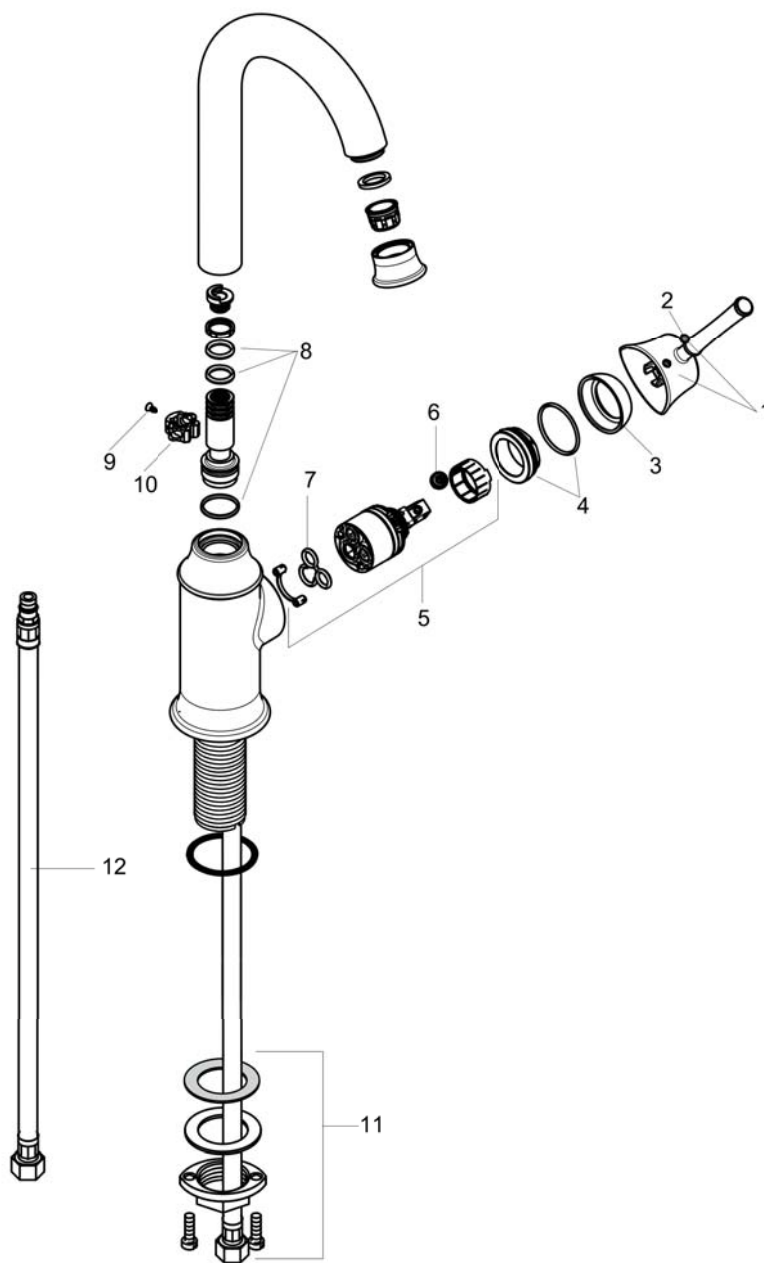

Talis C
Bar Faucet, 1.5 GPM
 Finishes : **rubbed bronze** Part no. : **04217920**

Description

Features

- consists of: Single lever kitchen mixer
- Swivel range 150°
- Aerated spray
- Number of sprays: 1 spray mode
- Single-hole installation
- Flow: 1.5 GPM (5.7 L/Min)
- Ceramic cartridge
- 3/8" hoses

Item details

Technology

Compliance

Product image

Scale drawing

Talis C

Bar Faucet, 1.5 GPM

Finishes : rubbed bronze

Part no. : 04217920

Exploded drawing

Year of production: >10/18

Talis C

Bar Faucet, 1.5 GPM

Finishes : **rubbed bronze** Part no. : **04217920**

Spare parts list

Year of production: >10/18

Pos.	Description	Part no.	Price	PU
1	handle	95900920	-	1
2	screw cover	96338000	-	1
3	flange	97406920	-	1
4	nut	96461000	-	1
5	cartridge, assy	92730000	-	1
6	locking screw for handle	96059000	-	1
7	seal	95008000	-	1
8	sealing set	92646000	-	1
9	screw	97662000	-	1
10	axialring	97558000	-	1
11	fixing set (Ø 34)	95049000	-	1
12	connection hose 35½" M8x0,75 3/8"	96316001	-	1