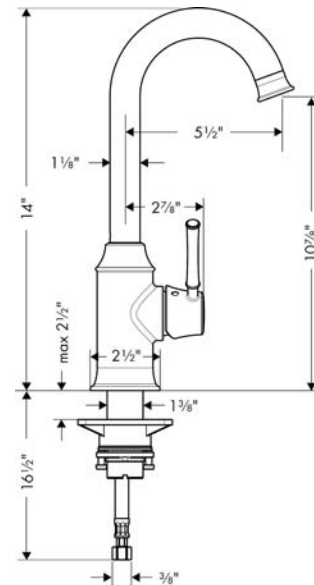

Talis C
Bar Faucet, 1.5 GPM
 Finishes : **steel optic** Part no. : **04217800**

Description

Features

- consists of: Single lever kitchen mixer
- Swivel range 150°
- Aerated spray
- Number of sprays: 1 spray mode
- Single-hole installation
- Flow: 1.5 GPM (5.7 L/Min)
- Ceramic cartridge
- 3/8" hoses

Item details

Technology

Compliance

Product image

Scale drawing

Talis C
Bar Faucet, 1.5 GPM
 Finishes : steel optic Part no. : 04217800

Exploded drawing

Year of production: >10/18

Talis C

Bar Faucet, 1.5 GPM

Finishes : **steel optic** Part no. : **04217800**

Spare parts list

Year of production: >10/18

Pos.	Description	Part no.	Price	PU
1	handle	95900800	-	1
2	screw cover	96338000	-	1
3	flange	96468800	-	1
4	nut	96461000	-	1
5	cartridge, assy	92730000	-	1
6	locking screw for handle	95140000	-	1
7	seal	95008000	-	1
8	sealing set	92646000	-	1
9	screw	97662000	-	1
10	axialring	97558000	-	1
11	fixing set (Ø 34)	95049000	-	1
12	connection hose 35½" M8x0,75 3/8"	96316001	-	1