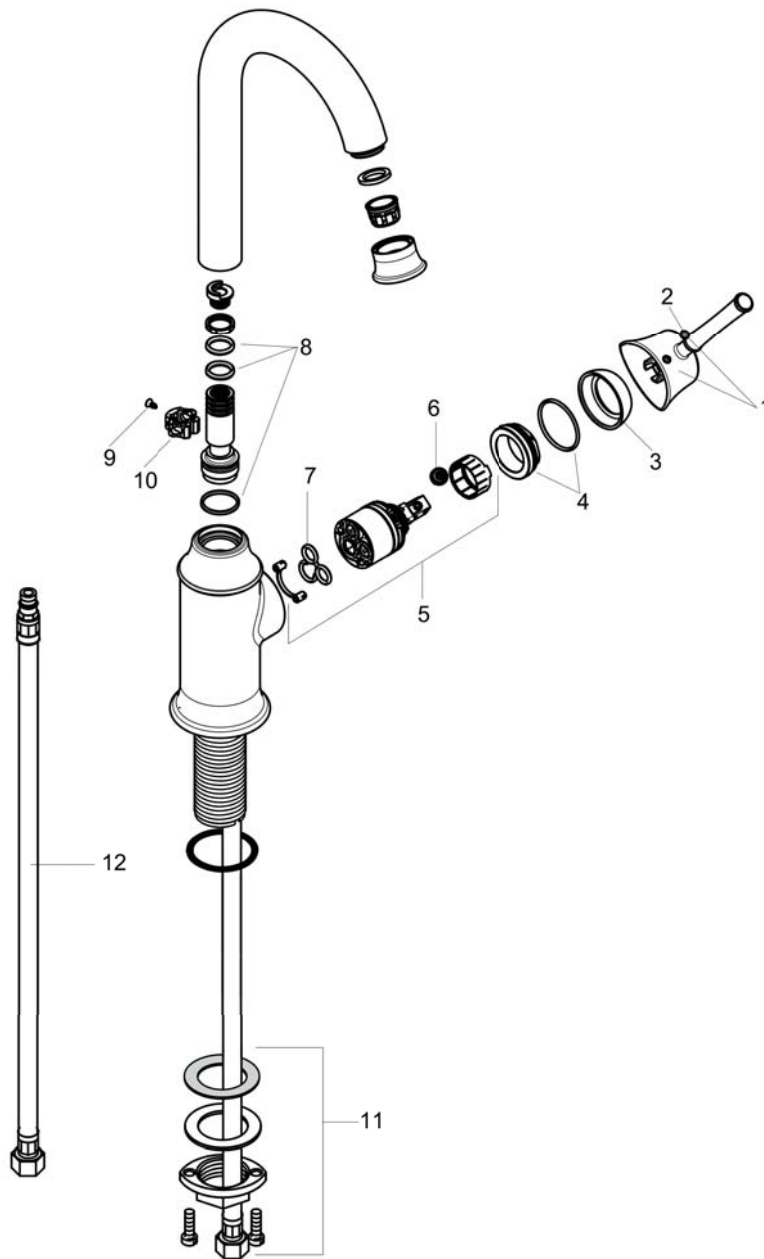

Talis C
Bar Faucet, 1.5 GPM
 Finishes : **steel optic** Part no. : **04217800**

Description

Features

- consists of: Single lever kitchen mixer
- Swivel range 150°
- Aerated spray
- Number of sprays: 1 spray mode
- Single-hole installation
- Flow: 1.5 GPM (5.7 L/Min)
- Ceramic cartridge
- 3/8" hoses

Item details

Technology

Compliance

Product image

Scale drawing

Talis C
Bar Faucet, 1.5 GPM
 Finishes : steel optic Part no. : 04217800

Exploded drawing

Year of production: >10/18

Talis C

Bar Faucet, 1.5 GPM

Finishes : **steel optic** Part no. : **04217800**

Spare parts list

Year of production: >10/18

Pos.	Description	Part no.	Price	PU
1	handle	95900800	-	1
2	screw cover	96338000	-	1
3	flange	96468800	-	1
4	nut	96461000	-	1
5	cartridge, assy	92730000	-	1
6	locking screw for handle	95140000	-	1
7	seal	95008000	-	1
8	sealing set	92646000	-	1
9	screw	97662000	-	1
10	axialring	97558000	-	1
11	fixing set (Ø 34)	95049000	-	1
12	connection hose 35½" M8x0,75 3/8"	96316001	-	1