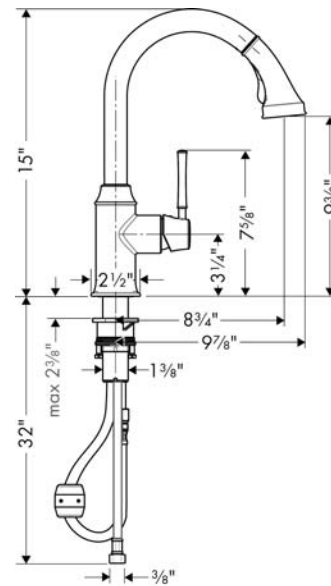

Talis C
HighArc Kitchen Faucet, 2-Spray Pull-Down, 1.75 GPM
 Finishes : polished nickel Part no. : 04215830

Description

Features

- consists of: Single lever kitchen mixer, Base plate
- Swivel range 150°
- Full and needle spray
- Number of sprays: 2 spray modes
- Locking spray diverter (reverts to default spray mode upon valve closing)
- MagFit magnetic sprayhead docking
- Single-hole installation
- Flow: 1.75 GPM (6.6 L/Min)
- Ceramic cartridge
- 3/8" hoses
- Integrated double backflow prevention

Item details

Technology

Compliance

Product image

Scale drawing

Talis C
HighArc Kitchen Faucet, 2-Spray Pull-Down, 1.75 GPM
 Finishes : polished nickel Part no. : 04215830

Exploded drawing

Year of production: >11/15

Talis C
HighArc Kitchen Faucet, 2-Spray Pull-Down, 1.75 GPM
 Finishes : polished nickel Part no. : 04215830

Spare parts list

Year of production: >11/15

Pos.	Description	Part no.	Price	PU
1	hose 1,50 m	88624000	-	1
2	weight	98551000	-	1
3	fixing set (Ø 34)	95049000	-	1
4	support	97523000	-	1
5	connection hose 35½" M8x0,75 3/8"	96316001	-	1
6	connection hose 600 mm M10x1	95561000	-	1
7	cartridge, assy	92730000	-	1
8	seal	95008000	-	1
9	locking screw for handle	95140000	-	1
10	nut	97209000	-	1
11	filter	97735000	-	1
12	flange	95498830	-	1
13	screw cover	96338000	-	1
14	handle	95900830	-	1
15	set of non return valves DW 15	97350000	-	1
16	handspray	95899830	-	1
17	non return valve	93218000	-	1
a	spout cpl.	95897830	-	1
b	aerator M24x1 (25 l/min)	13914830	-	1