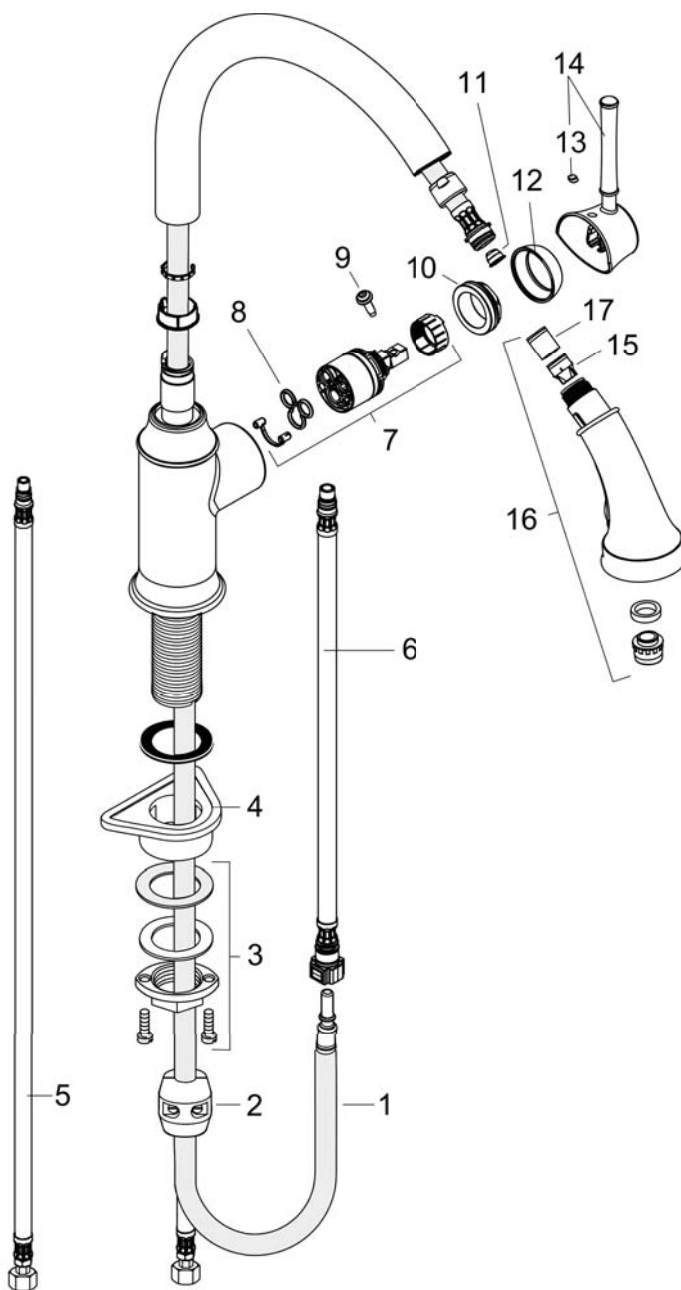

Talis C
HighArc Kitchen Faucet, 2-Spray Pull-Down, 1.75 GPM
 Finishes : polished nickel Part no. : 04215830

Description

Features

- consists of: Single lever kitchen mixer, Base plate
- Swivel range 150°
- Full and needle spray
- Number of sprays: 2 spray modes
- Locking spray diverter (reverts to default spray mode upon valve closing)
- MagFit magnetic sprayhead docking
- Single-hole installation
- Flow: 1.75 GPM (6.6 L/Min)
- Ceramic cartridge
- 3/8" hoses
- Integrated double backflow prevention

Item details

Technology

Compliance

Product image

Scale drawing

Talis C
HighArc Kitchen Faucet, 2-Spray Pull-Down, 1.75 GPM
 Finishes : polished nickel Part no. : 04215830

Exploded drawing

Year of production: >11/15

Talis C
HighArc Kitchen Faucet, 2-Spray Pull-Down, 1.75 GPM
 Finishes : polished nickel Part no. : 04215830

Spare parts list

Year of production: >11/15

Pos.	Description	Part no.	Price	PU
1	hose 1,50 m	88624000	-	1
2	weight	98551000	-	1
3	fixing set (Ø 34)	95049000	-	1
4	support	97523000	-	1
5	connection hose 35½" M8x0,75 3/8"	96316001	-	1
6	connection hose 600 mm M10x1	95561000	-	1
7	cartridge, assy	92730000	-	1
8	seal	95008000	-	1
9	locking screw for handle	95140000	-	1
10	nut	97209000	-	1
11	filter	97735000	-	1
12	flange	95498830	-	1
13	screw cover	96338000	-	1
14	handle	95900830	-	1
15	set of non return valves DW 15	97350000	-	1
16	handspray	95899830	-	1
17	non return valve	93218000	-	1
a	spout cpl.	95897830	-	1
b	aerator M24x1 (25 l/min)	13914830	-	1