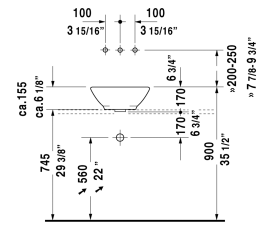

**Bacino Washbowl # 0325420000**

| < Ø 16 1/2" Inch > |

Washbowl	Dimension	Weight	Order number
with overflow, without faucet deck, overflow clip Chrome included, hardware included, CUPC listed, Ø 16 1/2" Inch			
<b>Colors</b>			
00 White			
<b>Variant</b>			
☒	Ø 16 1/2" Inch	15.4 lb	0325420000
Sanitary ceramics with the special WonderGliss surface finish will remain clean and attractive-looking for a long time to come. When ordering WonderGliss please add a "1" as eleventh digit to the model number.			
Push button drain assembly for washbasins with overflow	2" Inch	0.8 lb	005052
<b>Suitable products</b>			
Vanity unit wall-mounted 1 pull-out compartment, countertop including one cut-out, for 1 above-counter basin central, 31 1/2" x 21 5/8" Inch	31 1/2" x 21 5/8" Inch		KT6694
Vanity unit wall-mounted 1 pull-out compartment, countertop including one cut-out, for 1 above-counter basin central, 39 3/8" x 21 5/8" Inch	39 3/8" x 21 5/8" Inch		KT6695
Vanity unit wall-mounted 1 pull-out compartment, countertop including one cut-out, for 1 above-counter basin central, 47 1/4" x 21 5/8" Inch	47 1/4" x 21 5/8" Inch		KT6696
Vanity unit wall-mounted 2 pull-out compartments, 1 countertop with one cut-out or two cut-outs, for 1 or 2 above-counter basins, 55 1/8" x 21 5/8" Inch	55 1/8" x 21 5/8" Inch		KT6697 B/L/R