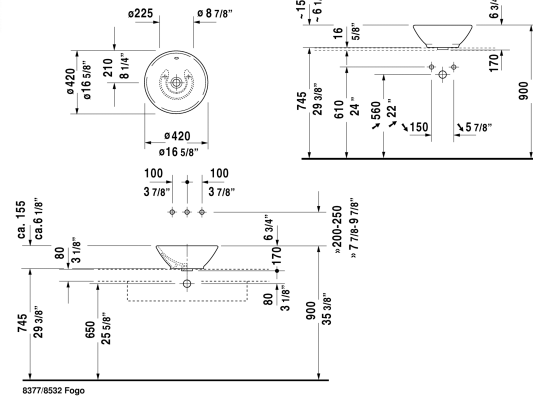

**Bacino Washbowl # 0325420000**

| < Ø 16 1/2" Inch > |

Washbowl	Dimension	Weight	Order number
with overflow, without faucet deck, overflow clip Chrome included, hardware included, CUPC listed, Ø 16 1/2" Inch			
<b>Colors</b>			
00 White			
<b>Variant</b>			
☒	Ø 16 1/2" Inch	15.4 lb	0325420000
Sanitary ceramics with the special WonderGliss surface finish will remain clean and attractive-looking for a long time to come. When ordering WonderGliss please add a "1" as eleventh digit to the model number.			
Push button drain assembly for washbasins with overflow	2" Inch	0.8 lb	005052
<b>Suitable products</b>			
Vanity unit wall-mounted 1 pull-out compartment, countertop including one cut-out, for 1 above-counter basin central, 31 1/2" x 21 5/8" Inch	31 1/2" x 21 5/8" Inch		KT6694
Vanity unit wall-mounted 1 pull-out compartment, countertop including one cut-out, for 1 above-counter basin central, 39 3/8" x 21 5/8" Inch	39 3/8" x 21 5/8" Inch		KT6695
Vanity unit wall-mounted 1 pull-out compartment, countertop including one cut-out, for 1 above-counter basin central, 47 1/4" x 21 5/8" Inch	47 1/4" x 21 5/8" Inch		KT6696
Vanity unit wall-mounted 2 pull-out compartments, 1 countertop with one cut-out or two cut-outs, for 1 or 2 above-counter basins, 55 1/8" x 21 5/8" Inch	55 1/8" x 21 5/8" Inch		KT6697 B/L/R

All drawings contain the necessary measurements which are subject to standard tolerances. They are stated in inch & mm and are non-binding. Exact measurements, in particular for customized installation scenarios, can only be taken from the finished ceramic piece.