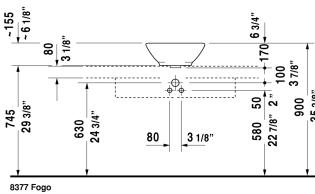

**Bacino Washbowl # 0325420000**

| < Ø 16 1/2" Inch > |

Washbowl	Dimension	Weight	Order number
with overflow, without faucet deck, overflow clip Chrome included, hardware included, CUPC listed, Ø 16 1/2" Inch			
<b>Colors</b>			
00 White			
<b>Variant</b>			
☒	Ø 16 1/2" Inch	15.4 lb	0325420000
Sanitary ceramics with the special WonderGliss surface finish will remain clean and attractive-looking for a long time to come. When ordering WonderGliss please add a "1" as eleventh digit to the model number.			
Push button drain assembly for washbasins with overflow	2" Inch	0.8 lb	005052
<b>Suitable products</b>			
Vanity unit wall-mounted 1 pull-out compartment, countertop including one cut-out, for 1 above-counter basin central, 31 1/2" x 21 5/8" Inch	31 1/2" x 21 5/8" Inch		KT6694
Vanity unit wall-mounted 1 pull-out compartment, countertop including one cut-out, for 1 above-counter basin central, 39 3/8" x 21 5/8" Inch	39 3/8" x 21 5/8" Inch		KT6695
Vanity unit wall-mounted 1 pull-out compartment, countertop including one cut-out, for 1 above-counter basin central, 47 1/4" x 21 5/8" Inch	47 1/4" x 21 5/8" Inch		KT6696
Vanity unit wall-mounted 2 pull-out compartments, 1 countertop with one cut-out or two cut-outs, for 1 or 2 above-counter basins, 55 1/8" x 21 5/8" Inch	55 1/8" x 21 5/8" Inch		KT6697 B/L/R