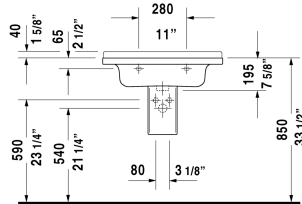

Starck 3 Furniture washbasin # 0304700000 / 0304700030

|< 27 1/2" Inch >|

Furniture washbasin	Dimension	Weight	Order number
hardware included, wall-mounted, with faucet deck, cUPC listed, 27 1/2" Inch			
Colors			
00 White			
Variant			
● with overflow	27 1/2" x 19 1/4" Inch	46.6 lb	0304700000
●●● with overflow	27 1/2" x 19 1/4" Inch	46.6 lb	0304700030
Infobox			
Suitable for universal vanity units and vanity units of Ketho, L-Cube and X-Large, Washbasin is not ADA compliant in combination with pedestal, siphon cover or metal console			
Sanitary ceramics with the special WonderGliss surface finish will remain clean and attractive-looking for a long time to come. When ordering WonderGliss please add a "1" as eleventh digit to the model number.			
Space-saving siphon	1 1/4" Inch	0.9 lb	005076
Suitable products			
Pedestal for # 030065, 030060, 030055, 030410, 030480, 030470, 033213, 030760, 030750, 28" x 8 1/4" Inch	28" x 8 1/4" Inch		086516
Siphon cover for # 030065, 030060, 030055, 030410, 030480, 030470, 033213, 030760, 030750, 6 3/4" x 11 1/4" Inch	6 3/4" x 11 1/4" Inch		086515
Vanity unit wall-mounted 1 box drawer with siphon cut-out and cover, for Starck 3 # 030470, 25 5/8" x 18 1/4" Inch	25 5/8" x 18 1/4" Inch		KT6663

All drawings contain the necessary measurements which are subject to standard tolerances. They are stated in inch & mm and are non-binding. Exact measurements, in particular for customized installation scenarios, can only be taken from the finished ceramic piece.