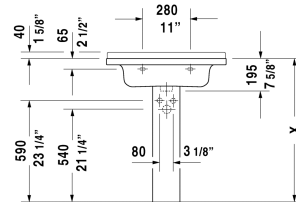

Starck 3 Furniture washbasin # 0304700000 / 0304700030

|< 27 1/2" Inch >|

Furniture washbasin	Dimension	Weight	Order number
hardware included, wall-mounted, with faucet deck, cUPC listed, 27 1/2" Inch			
Colors			
00 White			
Variant			
● with overflow	27 1/2" x 19 1/4" Inch	46.6 lb	0304700000
●●● with overflow	27 1/2" x 19 1/4" Inch	46.6 lb	0304700030
Infobox			
Suitable for universal vanity units and vanity units of Ketho, L-Cube and X-Large, Washbasin is not ADA compliant in combination with pedestal, siphon cover or metal console			
Sanitary ceramics with the special WonderGliss surface finish will remain clean and attractive-looking for a long time to come. When ordering WonderGliss please add a "1" as eleventh digit to the model number.			
Space-saving siphon	1 1/4" Inch	0.9 lb	005076
Suitable products			
Pedestal for # 030065, 030060, 030055, 030410, 030480, 030470, 033213, 030760, 030750, 28" x 8 1/4" Inch	28" x 8 1/4" Inch		086516
Siphon cover for # 030065, 030060, 030055, 030410, 030480, 030470, 033213, 030760, 030750, 6 3/4" x 11 1/4" Inch	6 3/4" x 11 1/4" Inch		086515
Vanity unit wall-mounted 1 box drawer with siphon cut-out and cover, for Starck 3 # 030470, 25 5/8" x 18 1/4" Inch	25 5/8" x 18 1/4" Inch		KT6663

All drawings contain the necessary measurements which are subject to standard tolerances. They are stated in inch & mm and are non-binding. Exact measurements, in particular for customized installation scenarios, can only be taken from the finished ceramic piece.