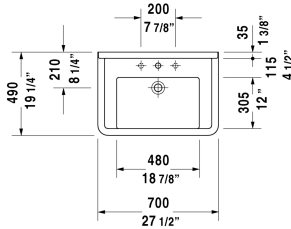

Starck 3 Furniture washbasin # 0304700000 / 0304700030

|< 27 1/2" Inch >|

Furniture washbasin	Dimension	Weight	Order number
hardware included, wall-mounted, with faucet deck, cUPC listed, 27 1/2" Inch			
Colors			
00 White			
Variant			
● with overflow	27 1/2" x 19 1/4" Inch	46.6 lb	0304700000
●●● with overflow	27 1/2" x 19 1/4" Inch	46.6 lb	0304700030
Infobox			
Suitable for universal vanity units and vanity units of Ketho, L-Cube and X-Large, Washbasin is not ADA compliant in combination with pedestal, siphon cover or metal console			
Sanitary ceramics with the special WonderGliss surface finish will remain clean and attractive-looking for a long time to come. When ordering WonderGliss please add a "1" as eleventh digit to the model number.			
Space-saving siphon	1 1/4" Inch	0.9 lb	005076
Suitable products			
Pedestal for # 030065, 030060, 030055, 030410, 030480, 030470, 033213, 030760, 030750, 28" x 8 1/4" Inch	28" x 8 1/4" Inch		086516
Siphon cover for # 030065, 030060, 030055, 030410, 030480, 030470, 033213, 030760, 030750, 6 3/4" x 11 1/4" Inch	6 3/4" x 11 1/4" Inch		086515
Vanity unit wall-mounted 1 box drawer with siphon cut-out and cover, for Starck 3 # 030470, 25 5/8" x 18 1/4" Inch	25 5/8" x 18 1/4" Inch		KT6663

All drawings contain the necessary measurements which are subject to standard tolerances. They are stated in inch & mm and are non-binding. Exact measurements, in particular for customized installation scenarios, can only be taken from the finished ceramic piece.