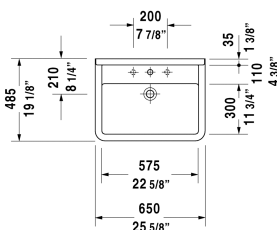

Starck 3 Washbasin # 0300650000 / 0300650030

< 25 5/8" Inch >

Washbasin	Dimension	Weight	Order number
with overflow, with faucet deck, underside fully glazed, hardware included, wall-mounted, cUPC listed, 25 5/8" Inch			
Colors			
00 White			
Variant			
●	25 5/8" x 19 1/8" Inch	46.2 lb	0300650000
●●●	25 5/8" x 19 1/8" Inch	46.2 lb	0300650030
Infobox			
Washbasin is not ADA compliant in combination with pedestal, siphon cover or metal console			
Sanitary ceramics with the special WonderGliss surface finish will remain clean and attractive-looking for a long time to come. When ordering WonderGliss please add a "1" as eleventh digit to the model number.			
Suitable products			
Pedestal for # 030065, 030060, 030055, 030410, 030480, 030470, 033213, 030760, 030750, 28" x 8 1/4" Inch	28" x 8 1/4" Inch		086516
Siphon cover for # 030065, 030060, 030055, 030410, 030480, 030470, 033213, 030760, 030750, 6 3/4" x 11 1/4" Inch	6 3/4" x 11 1/4" Inch		086515

All drawings contain the necessary measurements which are subject to standard tolerances. They are stated in inch & mm and are non-binding. Exact measurements, in particular for customized installation scenarios, can only be taken from the finished ceramic piece.