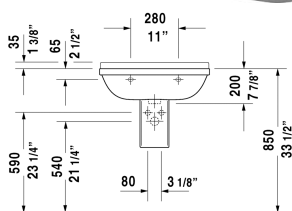

Starck 3 Washbasin # 0300650000 / 0300650030

< 25 5/8" Inch >

Washbasin	Dimension	Weight	Order number
with overflow, with faucet deck, underside fully glazed, hardware included, wall-mounted, cUPC listed, 25 5/8" Inch			
Colors			
00 White			
Variant			
●	25 5/8" x 19 1/8" Inch	46.2 lb	0300650000
●●●	25 5/8" x 19 1/8" Inch	46.2 lb	0300650030
Infobox			
Washbasin is not ADA compliant in combination with pedestal, siphon cover or metal console			
Sanitary ceramics with the special WonderGliss surface finish will remain clean and attractive-looking for a long time to come. When ordering WonderGliss please add a "1" as eleventh digit to the model number.			
Suitable products			
Pedestal for # 030065, 030060, 030055, 030410, 030480, 030470, 033213, 030760, 030750, 28" x 8 1/4" Inch	28" x 8 1/4" Inch		086516
Siphon cover for # 030065, 030060, 030055, 030410, 030480, 030470, 033213, 030760, 030750, 6 3/4" x 11 1/4" Inch	6 3/4" x 11 1/4" Inch		086515

All drawings contain the necessary measurements which are subject to standard tolerances. They are stated in inch & mm and are non-binding. Exact measurements, in particular for customized installation scenarios, can only be taken from the finished ceramic piece.