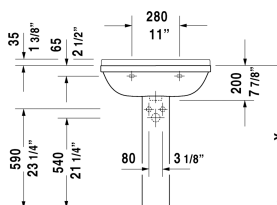

Starck 3 Washbasin # 0300650000 / 0300650030

< 25 5/8" Inch >

Washbasin	Dimension	Weight	Order number
with overflow, with faucet deck, underside fully glazed, hardware included, wall-mounted, cUPC listed, 25 5/8" Inch			
Colors			
00 White			
Variant			
●	25 5/8" x 19 1/8" Inch	46.2 lb	0300650000
●●●	25 5/8" x 19 1/8" Inch	46.2 lb	0300650030
Infobox			
Washbasin is not ADA compliant in combination with pedestal, siphon cover or metal console			
Sanitary ceramics with the special WonderGliss surface finish will remain clean and attractive-looking for a long time to come. When ordering WonderGliss please add a "1" as eleventh digit to the model number.			
Suitable products			
Pedestal for # 030065, 030060, 030055, 030410, 030480, 030470, 033213, 030760, 030750, 28" x 8 1/4" Inch	28" x 8 1/4" Inch		086516
Siphon cover for # 030065, 030060, 030055, 030410, 030480, 030470, 033213, 030760, 030750, 6 3/4" x 11 1/4" Inch	6 3/4" x 11 1/4" Inch		086515

All drawings contain the necessary measurements which are subject to standard tolerances. They are stated in inch & mm and are non-binding. Exact measurements, in particular for customized installation scenarios, can only be taken from the finished ceramic piece.