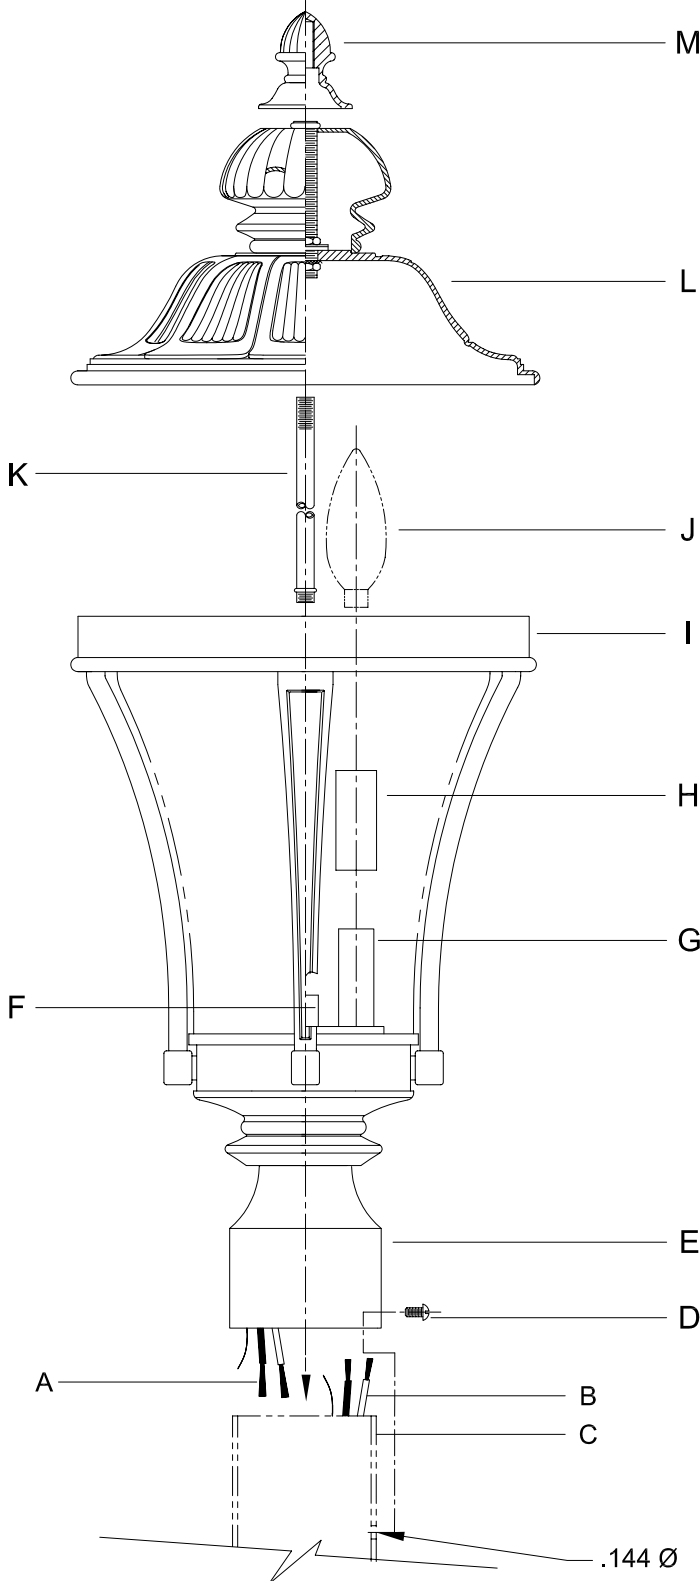

Assembly & Installation Instructions

CAUTION: Read instructions carefully and turn electricity off at main circuit breaker panel before beginning installation.

5438

WARNING - If any Special Control Devices are used with this Fixture, Follow the Instructions Carefully to assure full compliance with N.E.C. requirements. If there are any questions, contact a Qualified Electrical Contractor.

CAUTION - All glass is fragile, use care when handling Glass component(s) and or Lamp(s).

WARNING - This product contains chemicals known to the State of California to cause cancer, birth defects and /or other reproductive harm. Thoroughly wash hands after installing, handling, cleaning, or otherwise touching this product.