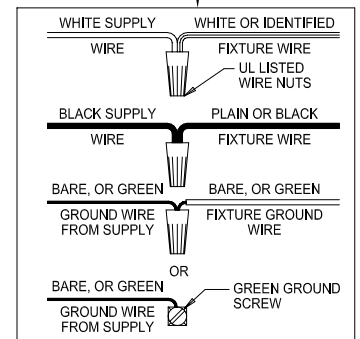

Assembly & Installation Instructions

CAUTION: Read instructions carefully and turn electricity off at main circuit breaker panel before beginning installation.

5438

WARNING - If any Special Control Devices are used with this Fixture, Follow the Instructions Carefully to assure full compliance with N.E.C. requirements. If there are any questions, contact a Qualified Electrical Contractor.

ASSEMBLY STEPS:

PASOS PARA ENSAMBLAR:

MODE D'ASSEMBLAGE:

1. A → B
2. E → C
3. D, E → C
4. H, J → G
5. K → F
6. L → K, I
7. M → K

(NOT FURNISHED)
(NO INCLUIDA)
(NON FOURNIE)

Instrucciones de ensamblaje e instalación