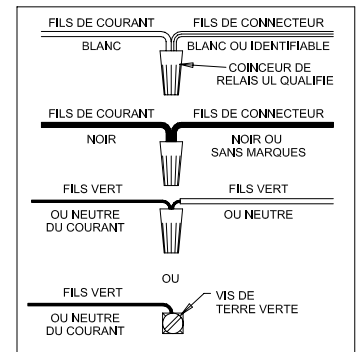

Assembly & Installation Instructions

CAUTION: Read instructions carefully and turn electricity off at main circuit breaker panel before beginning installation.

5438

WARNING - If any Special Control Devices are used with this Fixture, Follow the Instructions Carefully to assure full compliance with N.E.C. requirements. If there are any questions, contact a Qualified Electrical Contractor.

CAUTION - All glass is fragile, use care when handling Glass component(s) and or Lamp(s).

WARNING - This product contains chemicals known to the State of California to cause cancer, birth defects and /or other reproductive harm. Thoroughly wash hands after installing, handling, cleaning, or otherwise touching this product.

ASSEMBLY STEPS:

PASOS PARA ENSAMBLAR:

MODE D'ASSEMBLAGE:

1. A → B
2. E → C
3. D, E → C
4. H, J → G
5. K → F
6. L → K, I
7. M → K

(NOT FURNISHED)
(NO INCLUIDA)
(NON FOURNIE)

Instrucciones de ensamblaje e instalación