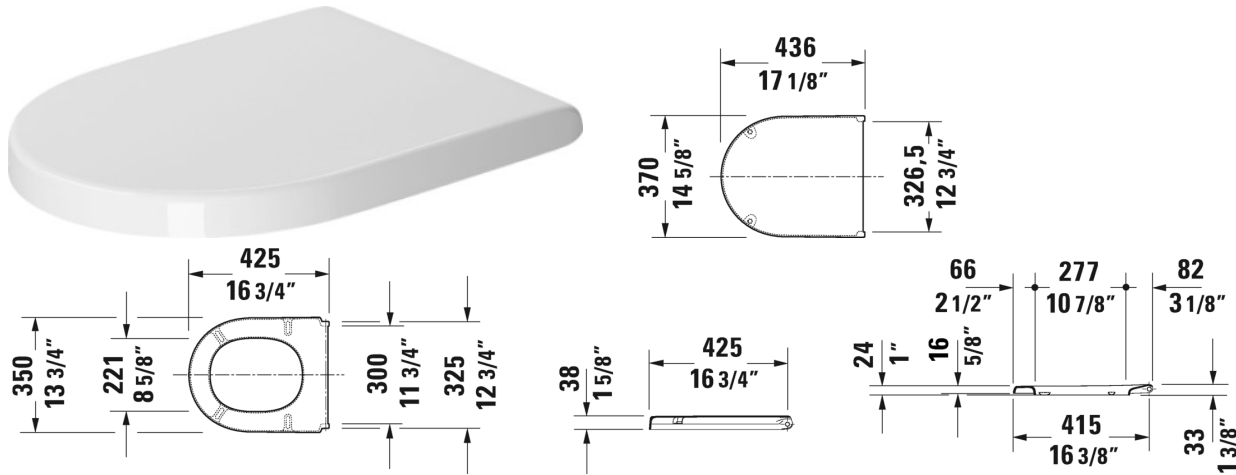

Starck 3 Toilet seat and cover # 0063810000

Toilet seat and cover	Dimension	Weight	Order number
hinges stainless steel, without slow close			
Colors			
00 White			
Variant			
		5 lb	0063810000
Suitable products			
Toilet close-coupled (without tank), washdown model, hardware included, cUPC® listed*, 14 1/8" x 25 3/4" Inch	14 1/8" x 25 3/4" Inch		012809
Toilet wall-mounted washdown model, Durafix included, cUPC® listed*, 14 1/8" x 21 1/4" Inch	14 1/8" x 21 1/4" Inch		222509
Toilet wall-mounted Compact washdown model, Durafix included, cUPC® listed*, 14 1/8" x 19 1/8" Inch	14 1/8" x 19 1/8" Inch		222709
Toilet wall-mounted Duravit Rimless® rimless, washdown model, Durafix included, cUPC® listed*, 14 1/8" x 21 1/4" Inch	14 1/8" x 21 1/4" Inch		252709

All drawings contain the necessary measurements which are subject to standard tolerances. They are stated in inch & mm and are non-binding. Exact measurements, in particular for customized installation scenarios, can only be taken from the finished ceramic piece.