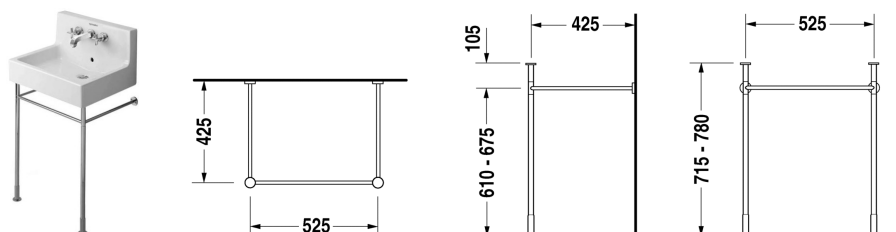

Vero Metal console # 0030631000

| Metal console | Dimension | Weight | Order number |
|---|------------------------|--------|--------------|
| height adjustable +2", for washbasin # 045360, 045460, 235060 | | | |
| Colors | | | |
| 10 Chrome | | | |
| Variant | | | |
| Chrome | | 6.2 lb | 0030631000 |
| Suitable products | | | |
| Furniture washbasin with faucet deck, underside fully glazed, hardware included, wall-mounted, cUPC listed, 23 5/8" x 18 1/4" Inch | 23 5/8" x 18 1/4" Inch | | 045460 |
| Washbasin with overflow, with back panel, wall-mounted, for wall faucet, underside fully glazed, hardware included, cUPC listed, 23 5/8" x 18 1/2" Inch | 23 5/8" x 18 1/2" Inch | | 045360 |
| Furniture washbasin with faucet deck, underside fully glazed, hardware included, wall-mounted, 23 5/8" x 18 1/2" Inch | 23 5/8" x 18 1/2" Inch | | 235060 |

All drawings contain the necessary measurements which are subject to standard tolerances. They are stated in inch & mm and are non-binding. Exact measurements, in particular for customized installation scenarios, can only be taken from the finished ceramic piece.